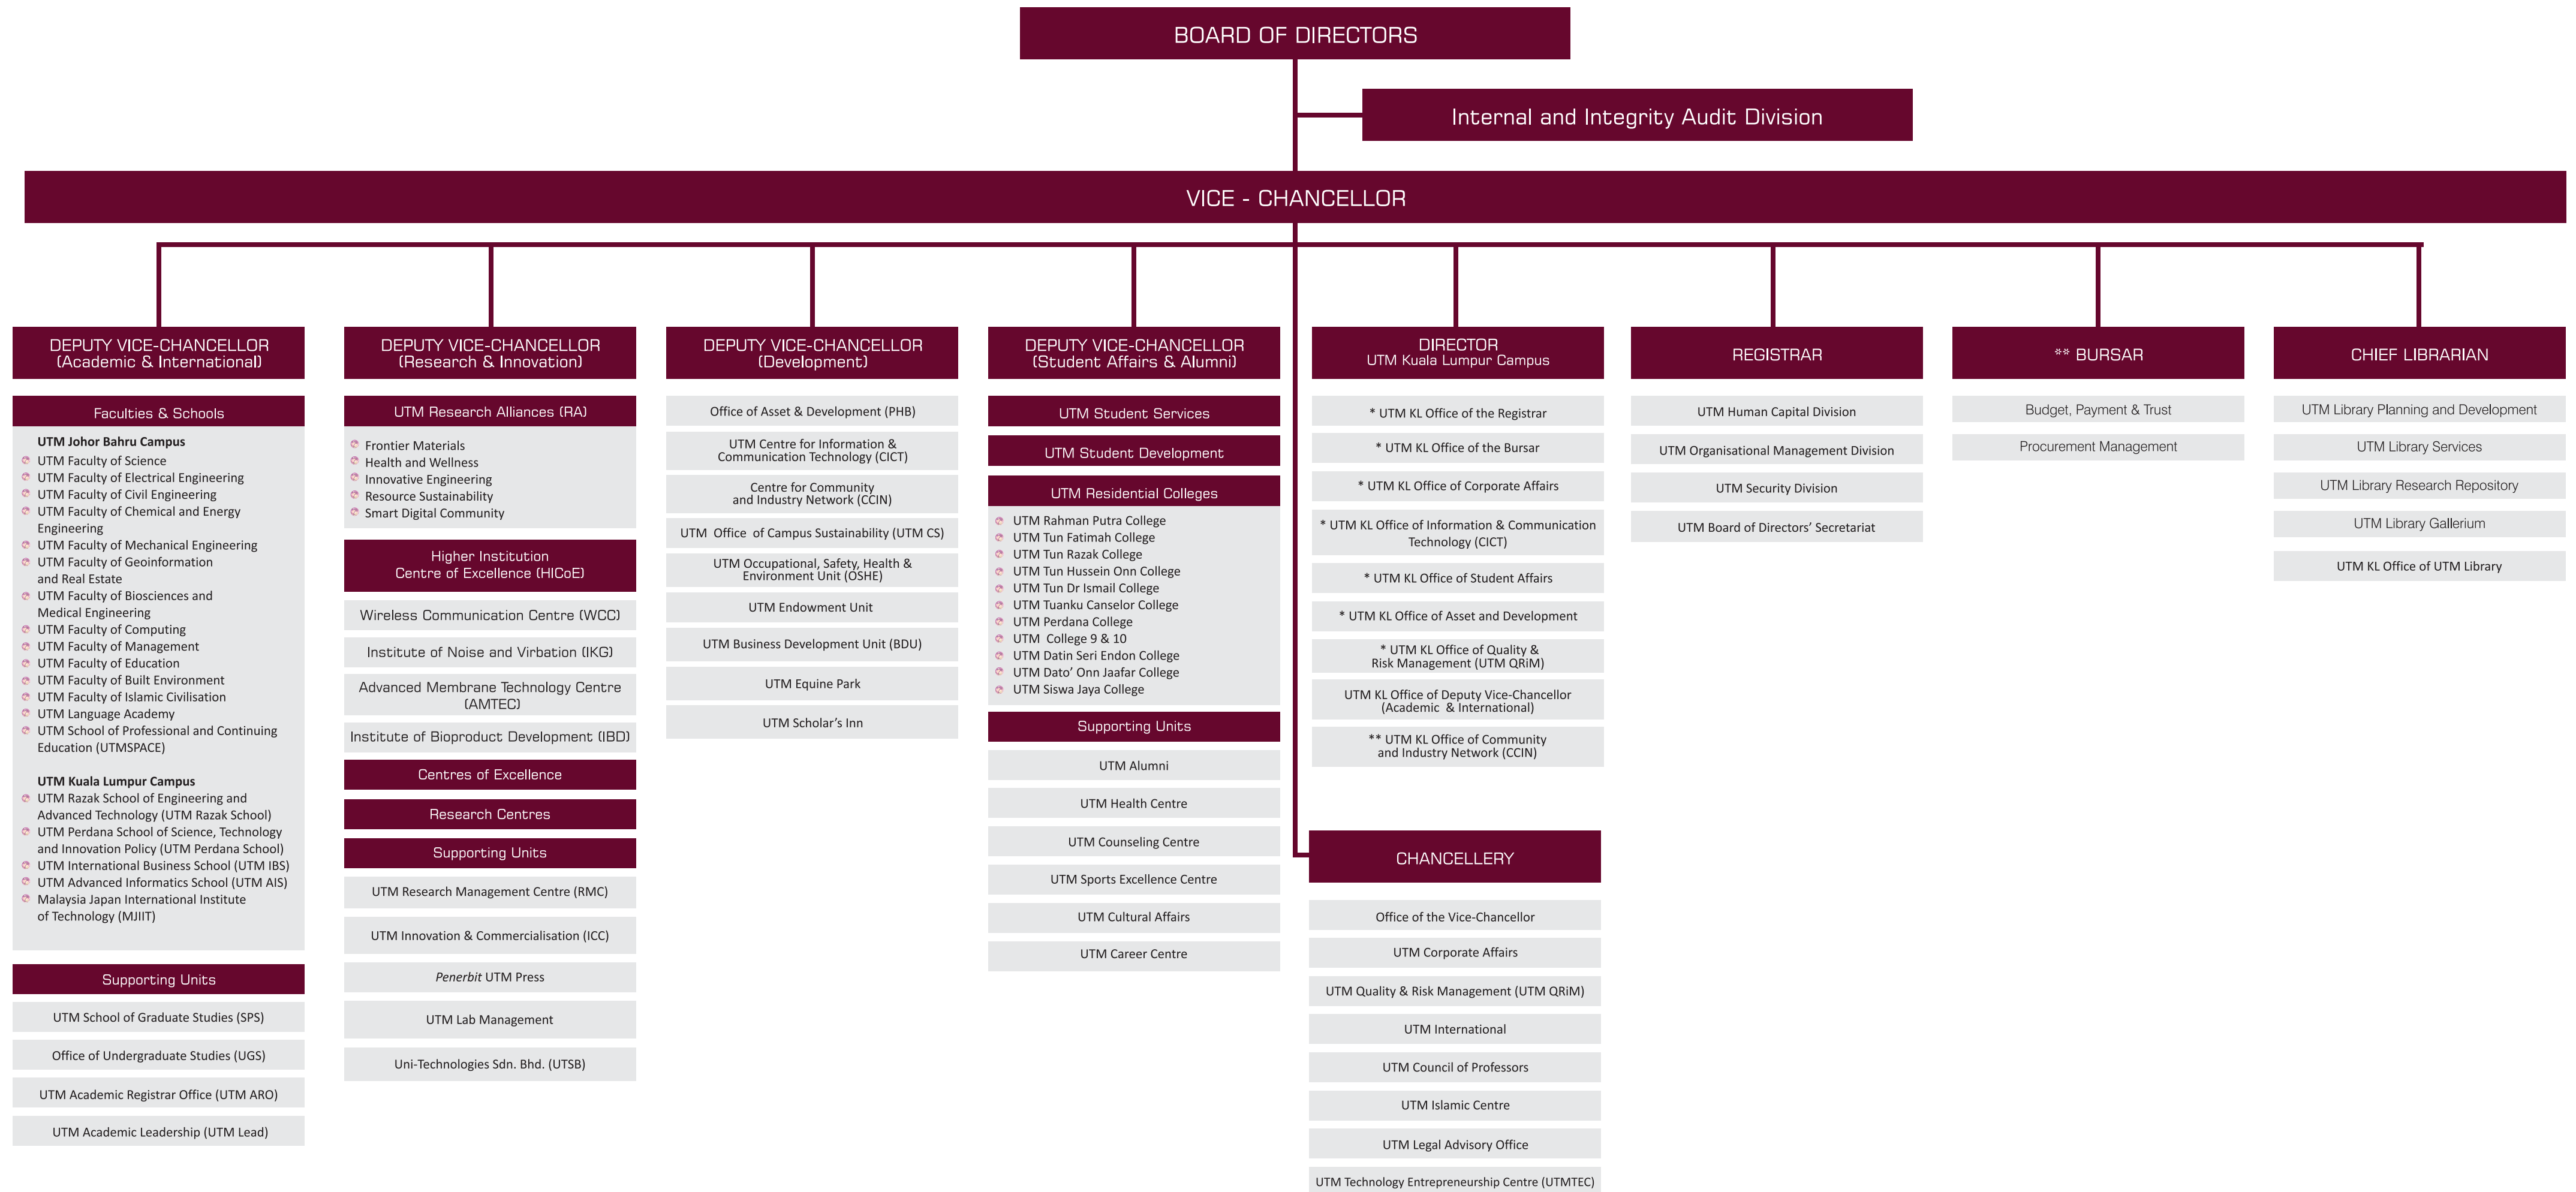

FUNCTIONAL ORGANISATIONAL STRUCTURE

- * All the departments operating at UTM Kuala Lumpur will report to the Director for daily operations but are responsible to the Heads of Department at the main campus
- ** Reports directly to the Vice-Chancellor through the Deputy Vice-Chancellor (Development)